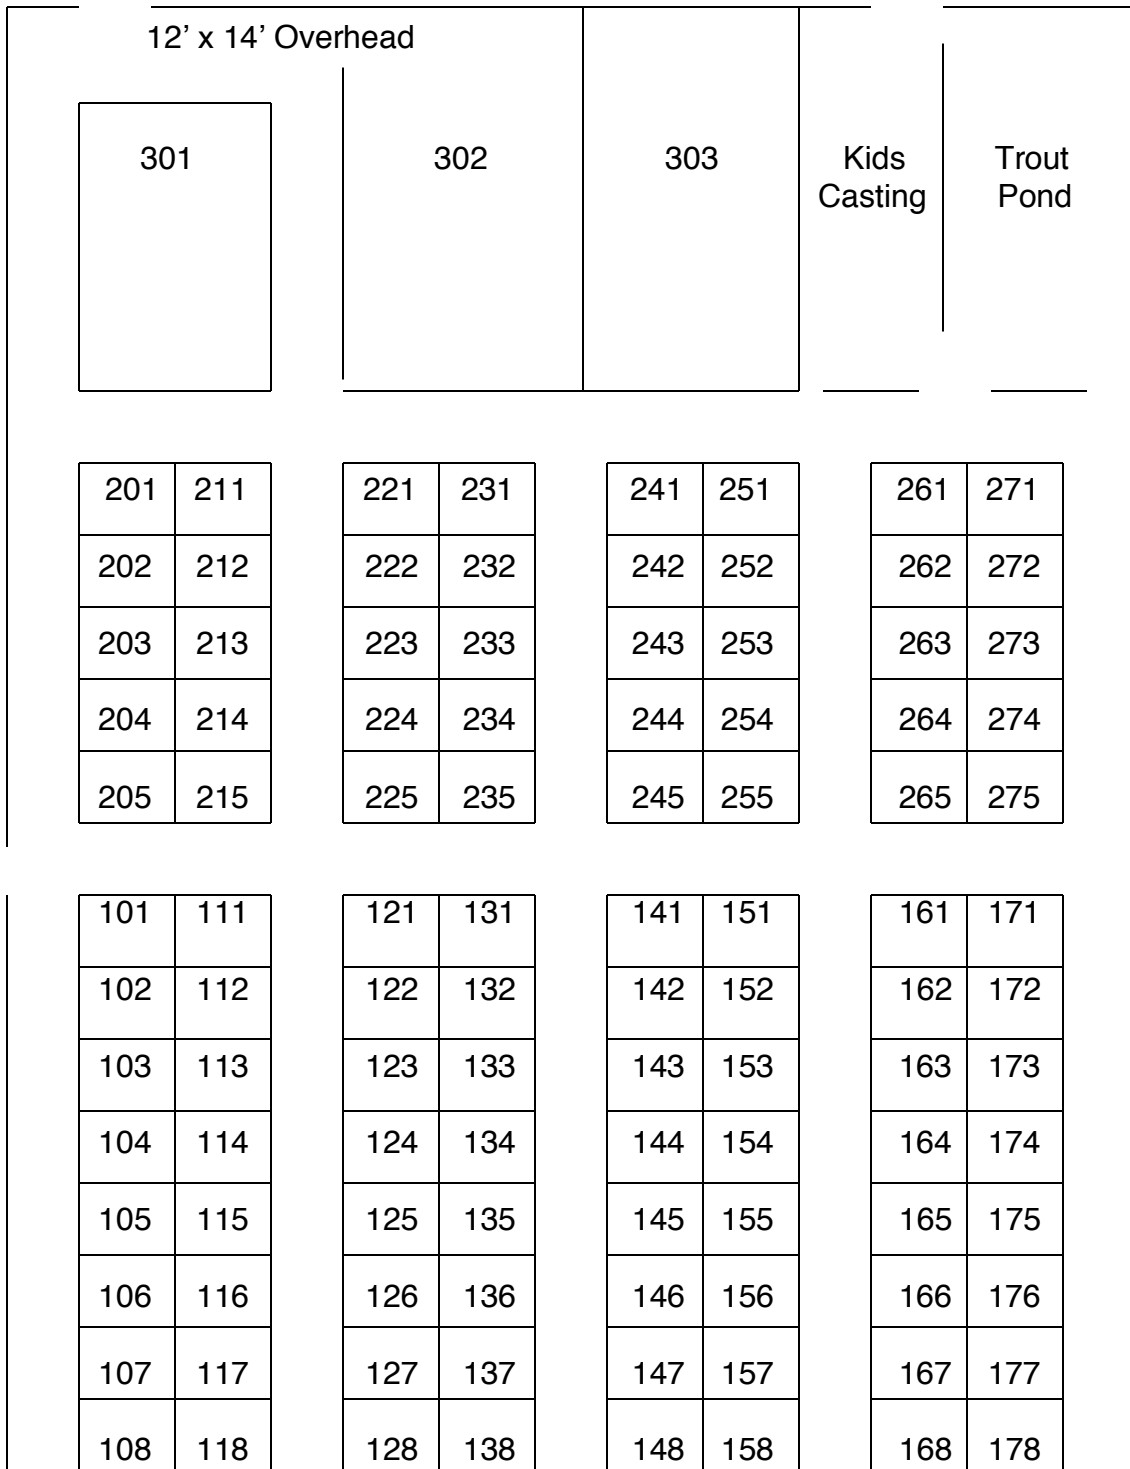

2021 Expo Hall Floor Plan

Restrooms

Entrance – Exit

Entrance - Exit

To Boat - Power Hall

LOBBY

Show Entrance