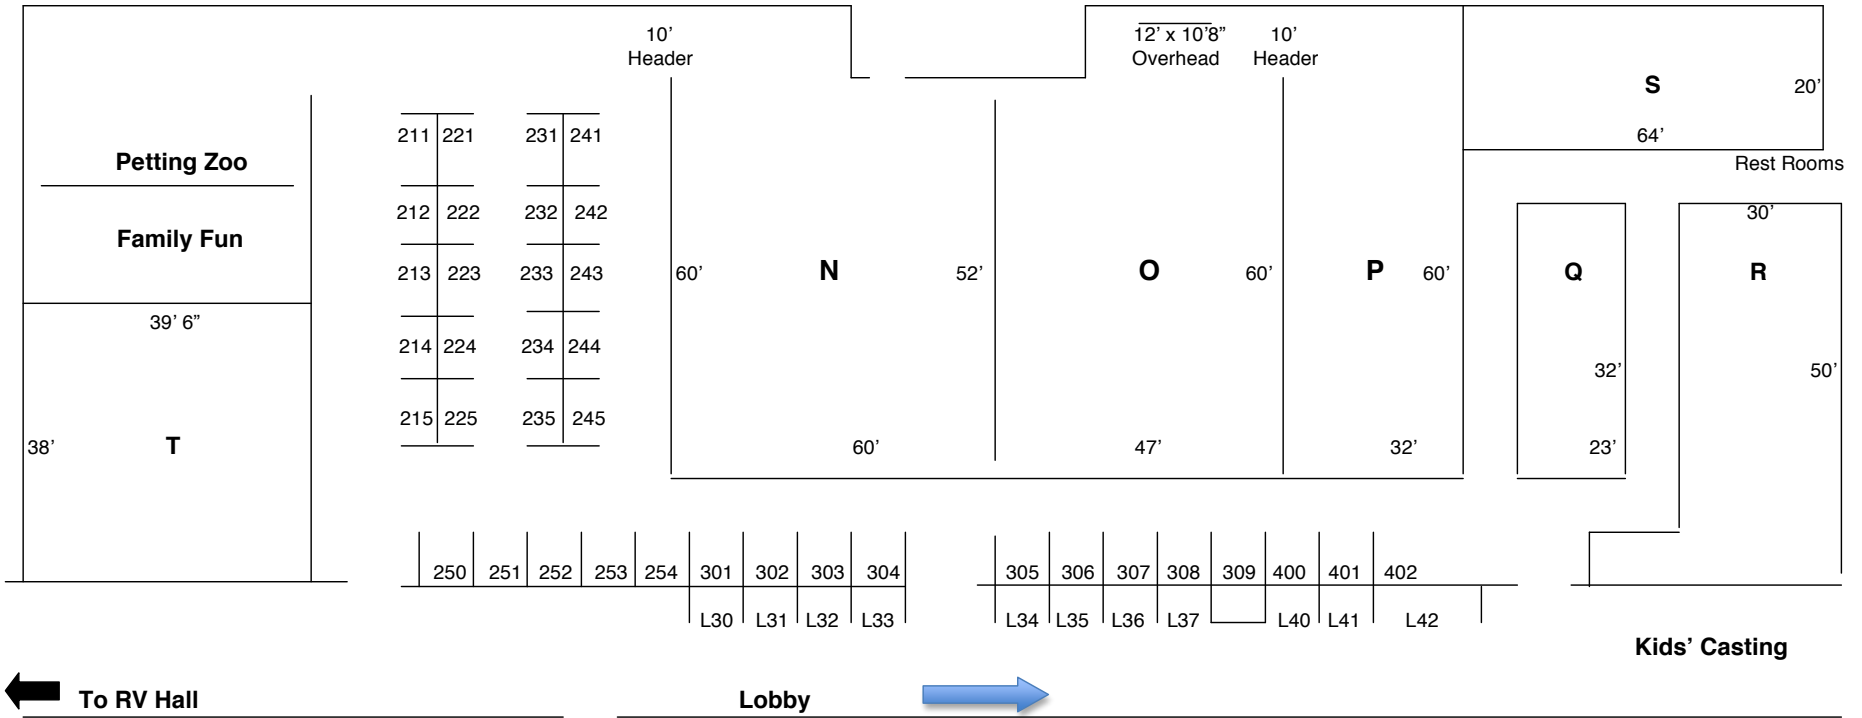

# 2021 Central Wisconsin RV & Camping Show Exhibit & Camper Hall Floor Plan

← To RV Hall

Lobby

Show Entrance