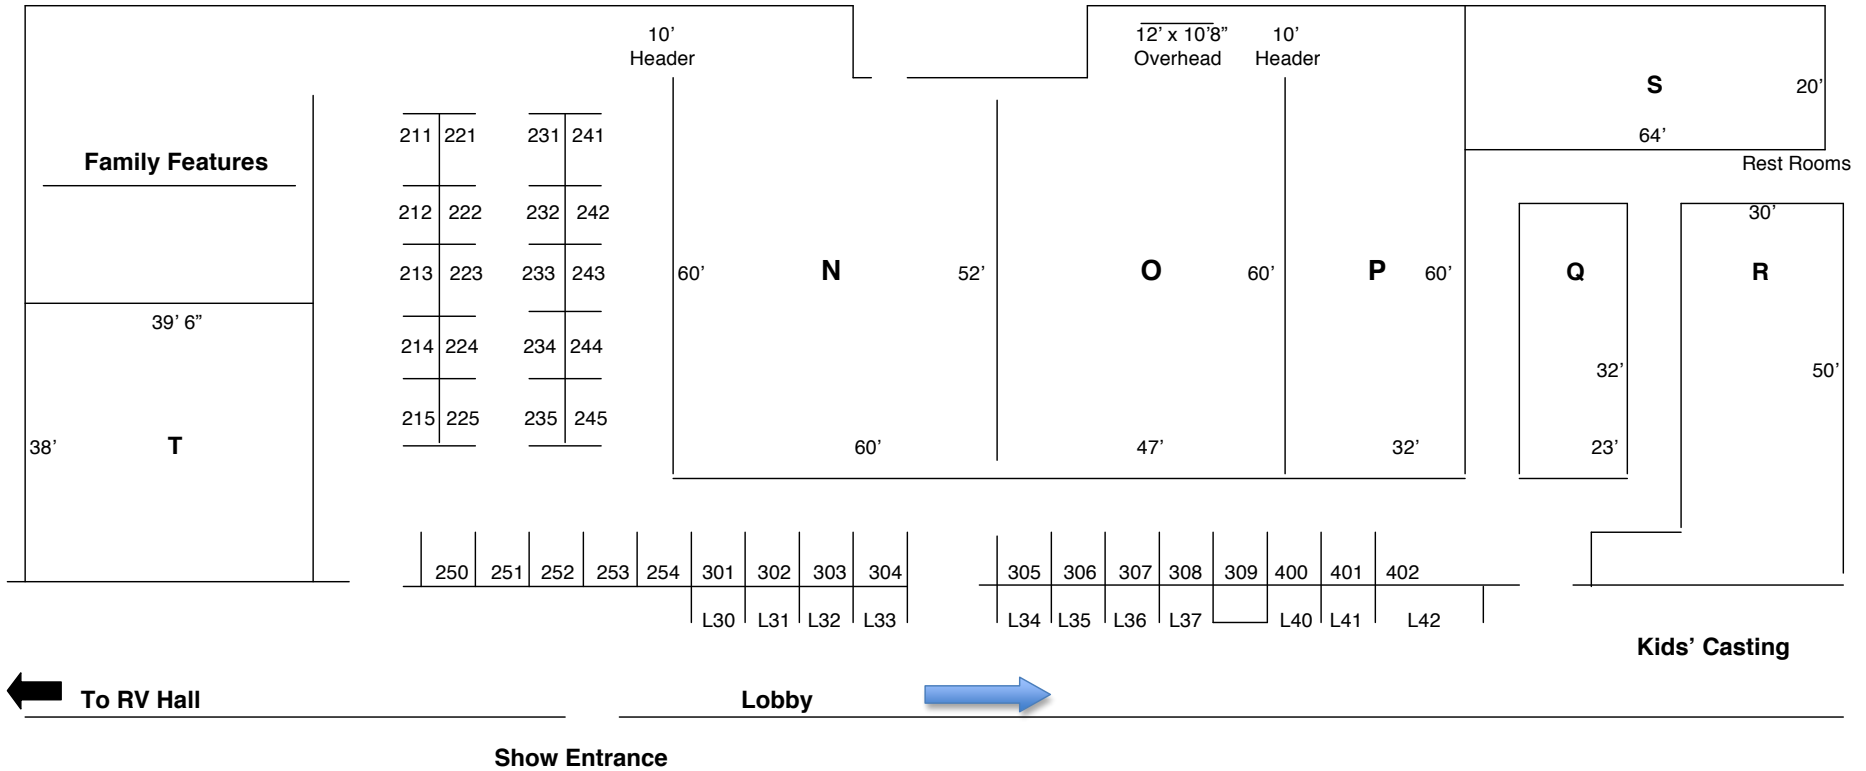

# 2025 Central Wisconsin RV & Camping Show Exhibit & Camper Hall Floor Plan

← To RV Hall

Lobby

Show Entrance

Kids' Casting